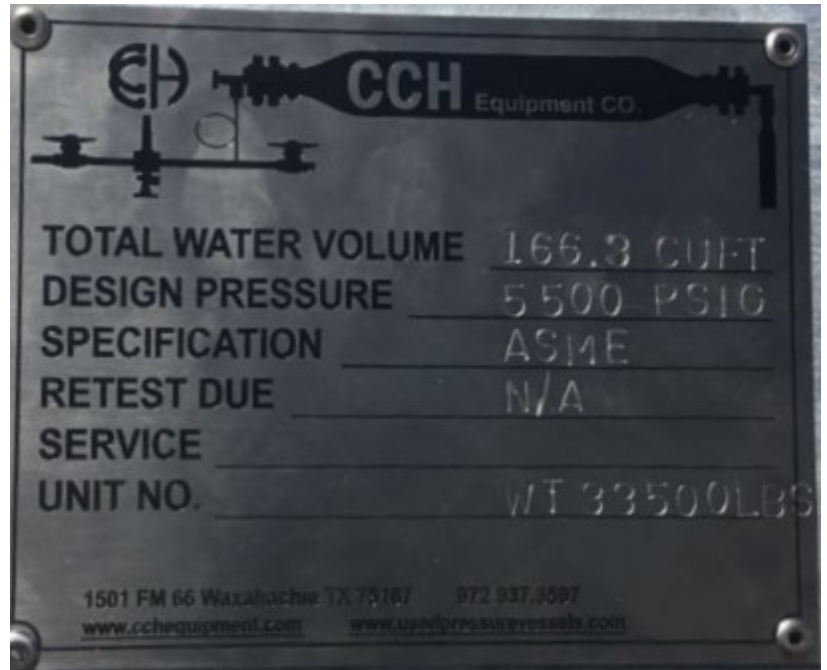

Markey Cryogenic Equipment Co.
www.markeycryo.com.
Ph: 888-471-CRYO
2796
E-mail kevin@markeycryo.com

3t M-Frame Tube Skid New ASME

Manufacturer: CPI
MAWP: 5,500
Year: 2022
Cubic Feet: 166
Dimensions: 38' x 88" x 27"
CNG: 64,416
LN2: 49,239
Design Pressure: 5,500 PSIG